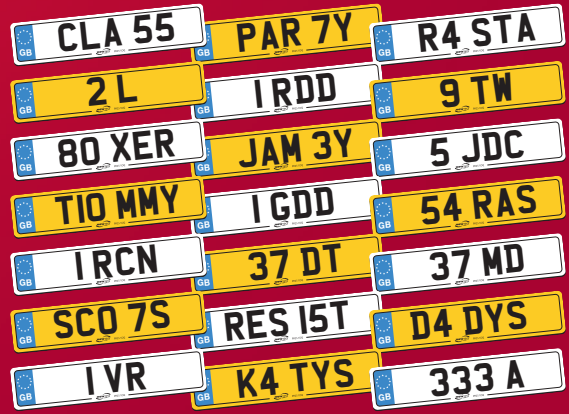

- £ We offer finance with leading financial institutions.
- 📄 We handle the entire transfer of your Log Book, Tax Disc and MOT Certificate (where applicable).
- 📧 We handle all your documents by recorded delivery (on request).
- 🛡️ We secure your New Reg with any major credit/debit card immediately.
- 🚚 Acrylic plates delivered to your door.

New Reg are the official Club and Shirt sponsor of Preston North End Football Club

TXT REG followed by your initials (3 max) to: **81025**
To receive New Reg examples. All texts are charged at 25p each

0870 78 76 743

or visit www.newreg.com

Calls charged at National Rate, this is NOT a premium rate call. All calls are recorded for your security.

NEW REG • GOVERNMENT OFFICES • CIVIC CENTRE • WEST PADDOCK • LEYLAND • LANCASHIRE • PR25 1DQ.
New Reg sell unissued Government stock and historic combinations dating back to 1903.