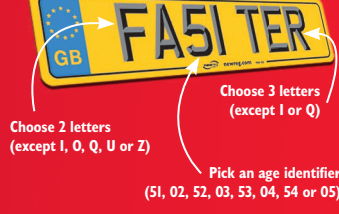

CURRENT STYLE

*All subject to availability, DOT transfer fee and terms and conditions, some numbers are subject to VAT. Under the distance selling regulations we must notify you that our service begins immediately upon payment being taken, subsequently no cooling off period or refunds are given and purchased marks are not subject to cancellation. **Each text costs 25p plus your standard network charge. The New Reg logo and 'Whatever. We've probably got your New Reg' are registered trademarks of New Reg Limited. E&OE.