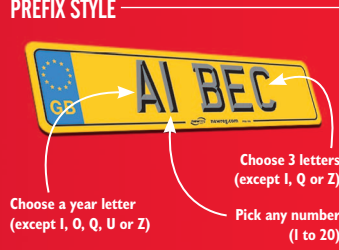

Create a New Reg!